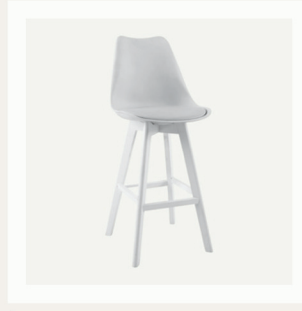

TULIP BARCHAIR - WHITE
Length - 53 CM / Width - 48 CM
Total Height - 115 CM