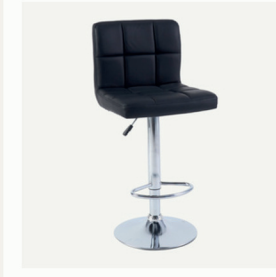

COMFY BARCHAIR - BLACK
Length - 38 CM / Width - 43 CM
Total Height - 115 CM