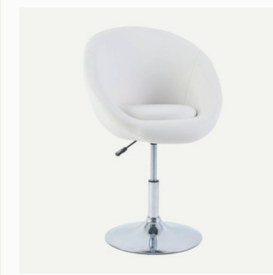

ASTON CHAIR

Length - 50 CM / Width - 50 CM  
Total Height - 115 CM

GAMING CHAIR - BLUE

Length - 50 CM / Width - 45 CM  
Total Height - 125 CM

VISTARA CHAIR - GREY

Length - 65 CM / Width - 69 CM  
Total Height - 79 CM

VISTARA CHAIR - BEIGE

Length - 65 CM / Width - 69 CM  
Total Height - 79 CM

APPLE CHAIR

Length - 62 CM / Width - 62 CM  
Total Height - 85 CM

SWAN CHAIR

Length - 66 CM / Width - 66 CM  
Total Height - 89 CM