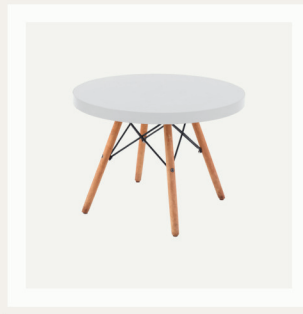

CHIP HIGH COFFEE TABLE

Diameter - 50 CM  
Height - 60 CM

NEST COFFEE TABLE - BLACK

Diameter - 70 CM  
Height - 45 CM

NEST COFFEE TABLE - SILVER

Diameter - 70 CM  
Height - 50 CM

NEST COFFEE TABLE - BROWN

Diameter - 20 CM  
Height - 50 CM

NEST COFFEE TABLE - WHITE

Diameter - 20 CM  
Height - 50 CM

BEATLE COFFEE TABLE - BLACK

Diameter - 45 CM  
Height - 53 CM

BEATLE COFFEE TABLE - WHITE

Diameter - 45 CM  
Height - 53 CM

CAGE COFFEE TABLE SET

Diameter - 40 & 50 & 60 CM  
Height - 45 CM

CAGE COFFEE TABLE

Diameter - 60 CM  
Height - 45 CM

HAIRPIN COFFEE TABLE - BLACK

Diameter - 60 CM  
Height - 45 CM

HAIRPIN COFFEE TABLE - WHITE

Diameter - 60 CM  
Height - 45 CM

TULIP COFFEE TABLE - BLACK

Diameter - 60 CM  
Height - 45 CM

TULIP COFFEE TABLE - WHITE

Diameter - 60 CM  
Height - 45 CM

GREECE COFFEE TABLE

Diameter - 80 CM  
Height - 45 CM

NOVA COFFEE TABLE

Diameter - 60 CM  
Height - 55 CM

TOPAZ SQUARE COFFEE TABLE

Length - 55 CM / Width - 55 CM  
Total Height - 55 CM