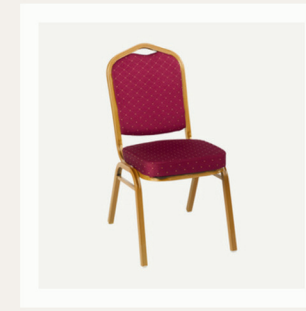

CHIAVARI CHAIR - GOLD (W)

Length - 40 CM / Width - 40 CM  
Total Height - 90 CM

CHIAVARI CHAIR - GOLD (B)

Length - 40 CM / Width - 40 CM  
Total Height - 90 CM

CHIAVARI CHAIR - WHITE

Length - 40 CM / Width - 40 CM  
Total Height - 90 CM

CHIAVARI CHAIR - CLEAR

Length - 40 CM / Width - 40 CM  
Total Height - 90 CM

CHIAVARI CHAIR - BLACK

Length - 40 CM / Width - 40 CM  
Total Height - 90 CM

CHIAVARI CHAIR - BLACK (W)

Length - 40 CM / Width - 40 CM  
Total Height - 90 CM

BANQUET CHAIR

Length - 45 CM / Width - 53 CM  
Total Height - 92 CM

BANQUET CHAIR (B)

Length - 45 CM / Width - 53 CM  
Total Height - 92 CM

BANQUET CHAIR (W)

Length - 45 CM / Width - 53 CM  
Total Height - 92 CM