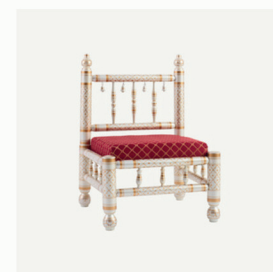

PILSEY CHAIR  
Length - 46 CM / Width - 55 CM  
Total Height - 78 CM

GEKO CHAIR  
Length - 43 CM / Width - 40 CM  
Total Height - 80 CM

THICKET CHAIR  
Length - 43 CM / Width - 45 CM  
Total Height - 82 CM

MANILA CHAIR  
Length - 55 CM / Width - 50 CM  
Total Height - 80 CM

THRONE CHAIR  
Length - 55 CM / Width - 45 CM  
Total Height - 130 CM

MANDAP CHAIR  
Length - 50 CM / Width - 50 CM  
Total Height - 70 CM