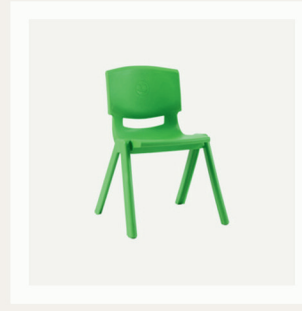

Length - 40 CM / Width - 40 CM  
Total Height - 110 CM

**HIGH PEDESTAL - BLACK**

Length - 40 CM / Width - 40 CM  
Total Height - 110 CM

**CROWD CONTROL - SILVER**

Length - 100 CM / Width - 32 CM  
Total Height - 95 CM

**CROWD CONTROL - GOLD**

Length - 100 CM / Width - 32 CM  
Total Height - 95 CM

KIDS CHAIR - RED

Length - 32 CM / Width - 32 CM  
Total Height - 44 CM

KIDS CHAIR - YELLOW

Length - 32 CM / Width - 32 CM  
Total Height - 44 CM

KIDS CHAIR - BLUE

Length - 32 CM / Width - 32 CM  
Total Height - 44 CM

KIDS CHAIR - GREEN

Length - 32 CM / Width - 32 CM  
Total Height - 44 CM

MISTY KIDS CHAIR - SKY

Length - 36 CM / Width - 39 CM  
Total Height - 67 CM