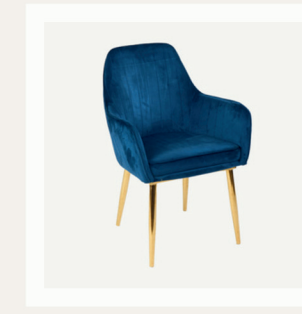

# CHAIRS

**NORDIC CHAIR - BEIGE**  
Length - 50 CM / Width - 45 CM  
Total Height - 75 CM

**IRIS CHAIR - BLACK**  
Length - 54 CM / Width - 44 CM  
Total Height - 83 CM

**IRIS CHAIR - BLUE**  
Length - 54 CM / Width - 44 CM  
Total Height - 83 CM

**IRIS CHAIR - GREY**  
Length - 54 CM / Width - 44 CM  
Total Height - 83 CM

**IRIS CHAIR - BEIGE**  
Length - 54 CM / Width - 44 CM  
Total Height - 83 CM

**IRIS CHAIR - BLUE**  
Length - 54 CM / Width - 44 CM  
Total Height - 83 CM