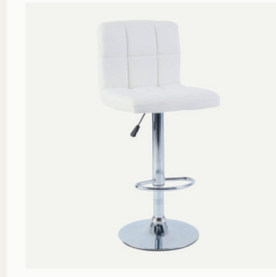

COMFY BARCHAIR - WHITE
Length - 38 CM / Width - 43 CM
Total Height - 115 CM