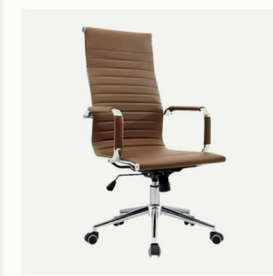

ROMAS CHAIR - BROWN

Length - 50 CM / Width - 50 CM
Total Height - 107 CM