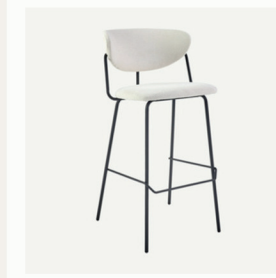

SPIKE BARCHAIR - WHITE
Length - 50 CM / Width - 45 CM
Total Height - 105 CM