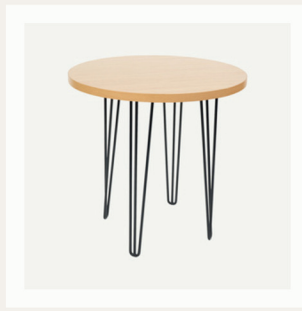

HAIRPIN ROUND TABLE - BROWN

Diameter - 120 CM
Total Height - 75 CM