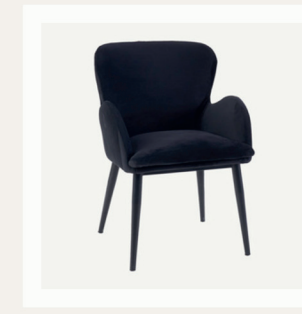

**IRIS CHAIR - GREY**  
Length - 54 CM / Width - 44 CM  
Total Height - 83 CM

**IRIS CHAIR - BEIGE**  
Length - 54 CM / Width - 44 CM  
Total Height - 83 CM

**IRIS CHAIR - BLUE**  
Length - 54 CM / Width - 44 CM  
Total Height - 83 CM

**BAKER CHAIR - BEIGE**  
Length - 50 CM / Width - 50 CM  
Total Height - 90 CM

**ARC CHAIR - BEIGE**  
Length - 50 CM / Width - 45 CM  
Total Height - 80 CM

**ARC CHAIR - WHITE**  
Length - 50 CM / Width - 45 CM  
Total Height - 80 CM

**MADISON CHAIR - GREY**  
Length - 50 CM / Width - 45 CM  
Total Height - 85 CM

**MADISON CHAIR - BLACK**  
Length - 50 CM / Width - 45 CM  
Total Height - 85 CM

**MADISON CHAIR - BROWN**  
Length - 50 CM / Width - 45 CM  
Total Height - 85 CM