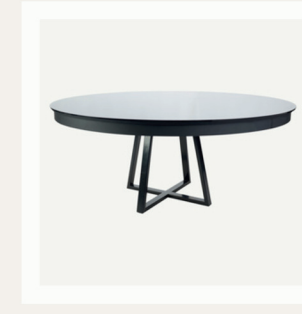

MAJESTIC RECT TABLE  
- GOLD

Length - 240 CM / Width - 120 CM  
Total Height - 75 CM

HALF MOON TABLE - BLACK

Diameter - 235 CM  
Total Height - 75 CM

HALF MOON TABLE - WHITE

Diameter - 235 CM  
Total Height - 75 CM

HALF MOON TABLE - GLASS

Diameter - 235 CM  
Total Height - 75 CM

CIRCA ROUND TABLE - BLACK

Diameter - 180 CM  
Total Height - 75 CM

CIRCA ROUND TABLE - GLASS

Diameter - 180 CM  
Total Height - 75 CM

CIRCA ROUND TABLE - BROWN