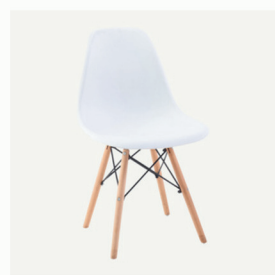

TULIP CHAIR - WHITE

Length - 46 CM / Width - 44 CM
Total Height - 84 CM