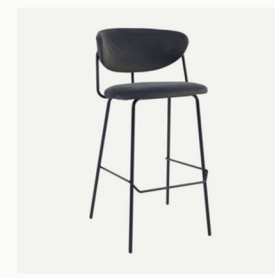

SPIKE BARCHAIR - GREY
Length - 50 CM / Width - 45 CM
Total Height - 105 CM