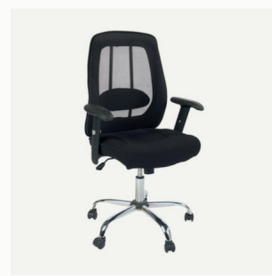

---

FORTIS CHAIR

Length - 50 CM / Width - 64 CM  
Total Height - 115 CM

FORTIS CHAIR - VISITOR

Length - 50 CM / Width - 64 CM  
Total Height - 97 CM

ANDYS CHAIR

Length - 45 CM / Width - 53 CM  
Total Height - 92 CM