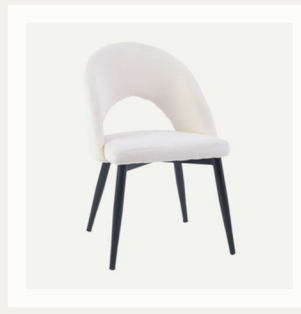

**IRIS CHAIR - GREY**  
Length - 54 CM / Width - 44 CM  
Total Height - 83 CM

**IRIS CHAIR - BEIGE**  
Length - 54 CM / Width - 44 CM  
Total Height - 83 CM

**IRIS CHAIR - BLUE**  
Length - 54 CM / Width - 44 CM  
Total Height - 83 CM

**BAKER CHAIR - BEIGE**  
Length - 50 CM / Width - 50 CM  
Total Height - 90 CM

**ARC CHAIR - BEIGE**  
Length - 50 CM / Width - 45 CM  
Total Height - 80 CM

**ARC CHAIR - WHITE**  
Length - 50 CM / Width - 45 CM  
Total Height - 80 CM