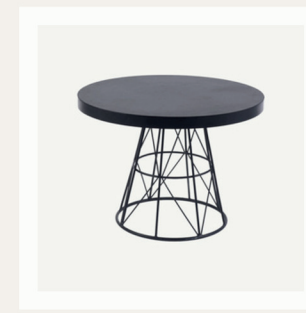

Diameter - 80 & 60 CM  
Height - 45 CM

TOPAZ ROUND COFFEE TABLE

Diameter - 80 CM  
Height - 45 CM

ARRAY WIRE COFFEE TABLE

Diameter - 70 CM  
Height - 65 CM

ECLIPSE COFFEE TABLE

Diameter - 60 CM  
Height - 55 CM

AVALON COFFEE TABLE

Diameter - 70 CM  
Height - 55 CM

WIRELINE LOW COFFEE TABLE

Diameter - 75 CM  
Height - 40 CM

WIRELINE LOW COFFEE TABLE

Diameter - 75 CM  
Height - 40 CM

WIRELINE HIGH COFFEE TABLE

Diameter - 60 CM  
Height - 50 CM

CHIP HIGH COFFEE TABLE

Diameter - 50 CM  
Height - 60 CM

NEST COFFEE TABLE - BLACK

Diameter - 70 CM  
Height - 45 CM

NEST COFFEE TABLE - SILVER

Diameter - 70 CM  
Height - 50 CM

NEST COFFEE TABLE - BROWN

Diameter - 20 CM  
Height - 50 CM

NEST COFFEE TABLE - WHITE

Diameter - 20 CM  
Height - 50 CM

BEATLE COFFEE TABLE - BLACK

Diameter - 45 CM  
Height - 53 CM

BEATLE COFFEE TABLE - WHITE

Diameter - 45 CM  
Height - 53 CM

CAGE COFFEE TABLE SET

Diameter - 40 & 50 & 60 CM  
Height - 45 CM