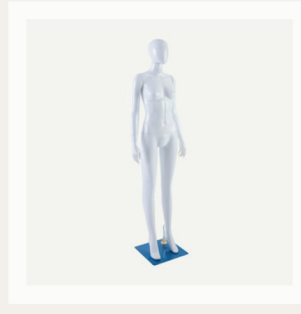

FEMALE MANNEQUIN

Length - 40 CM / Width - 40 CM
Total Height - 180 CM