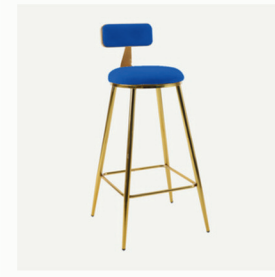

SPIKE BARCHAIR - GREY  
Length - 50 CM / Width - 45 CM  
Total Height - 105 CM

SPIKE BARCHAIR - BEIGE  
Length - 50 CM / Width - 45 CM  
Total Height - 105 CM

SPIKE BARCHAIR - WHITE  
Length - 50 CM / Width - 45 CM  
Total Height - 105 CM

NORDIC BARCHAIR - GREY  
Length - 50 CM / Width - 45 CM  
Total Height - 105 CM

NORDIC BARCHAIR - ASH  
Length - 50 CM / Width - 45 CM  
Total Height - 105 CM

NORDIC CHAIR - BEIGE  
Length - 50 CM / Width - 45 CM  
Total Height - 105 CM