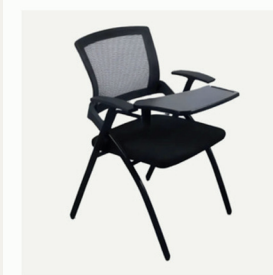

CLASSROOM CHAIR

Length - 49 CM / Width - 60 CM
Total Height - 86 CM