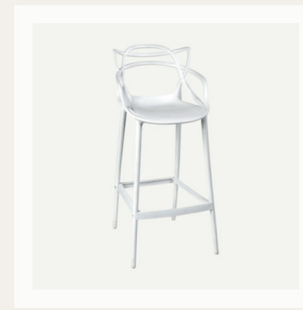

MAKEUP CHAIR  
Length - 56 CM / Width - 50 CM  
Total Height - 110 CM

MAZE BARCHAIR  
Length - 56 CM / Width - 50 CM  
Total Height - 110 CM

WOODY BARCHAIR  
Length - 40 CM / Width - 40 CM  
Total Height - 110 CM