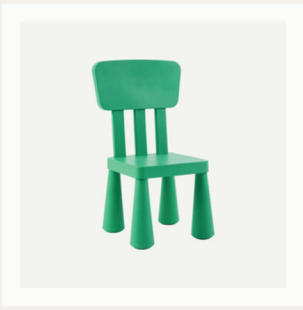

MISTY KIDS CHAIR - GREEN

Length - 36 CM / Width - 39 CM
Total Height - 67 CM