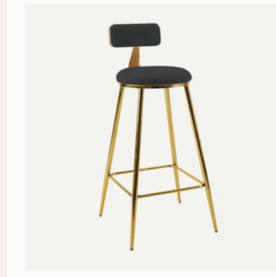

DUKE BARCHAIR - BLACK
Length - 27 CM / Width - 35 CM
Total Height - 97 CM