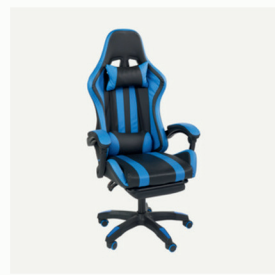

GAMING CHAIR - BLUE

Length - 50 CM / Width - 45 CM
Total Height - 125 CM