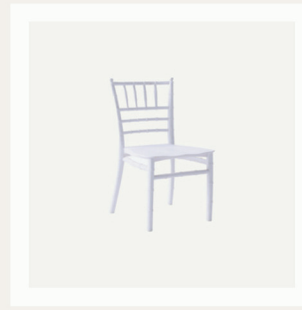

KIDS CHIAVARI - WHITE

Length - 30 CM / Width - 30 CM
Total Height - 52 CM