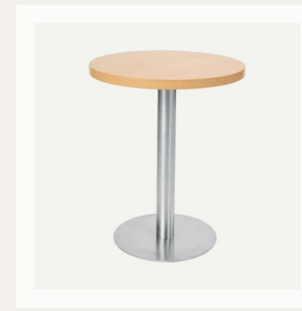

HAIRPIN ROUND TABLE - WHITE

Diameter - 120 CM  
Total Height - 75 CM

HAIRPIN ROUND TABLE - BROWN

Diameter - 120 CM  
Total Height - 75 CM

LEAD TABLE - BLACK

Diameter - 70 CM  
Total Height - 75 CM

LEAD TABLE - WHITE

Diameter - 70 CM  
Total Height - 75 CM

LEAD TABLE - BROWN

Diameter - 70 CM  
Total Height - 75 CM

TULIP ROUND TABLE - WHITE

Diameter - 100 CM  
Total Height - 75 CM

TULIP ROUND TABLE - BLACK

Diameter - 80 CM  
Total Height - 75 CM