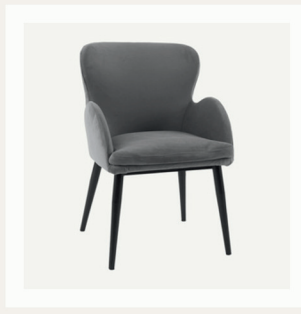

# CHAIRS

**NORDIC CHAIR - BEIGE**  
Length - 50 CM / Width - 45 CM  
Total Height - 75 CM

**IRIS CHAIR - BLACK**  
Length - 54 CM / Width - 44 CM  
Total Height - 83 CM

**IRIS CHAIR - BLUE**  
Length - 54 CM / Width - 44 CM  
Total Height - 83 CM

**IRIS CHAIR - GREY**  
Length - 54 CM / Width - 44 CM  
Total Height - 83 CM

**IRIS CHAIR - BEIGE**  
Length - 54 CM / Width - 44 CM  
Total Height - 83 CM

**IRIS CHAIR - BLUE**  
Length - 54 CM / Width - 44 CM  
Total Height - 83 CM

**BAKER CHAIR - BEIGE**  
Length - 50 CM / Width - 50 CM  
Total Height - 90 CM

**ARC CHAIR - BEIGE**  
Length - 50 CM / Width - 45 CM  
Total Height - 80 CM

**ARC CHAIR - WHITE**  
Length - 50 CM / Width - 45 CM  
Total Height - 80 CM

**MADISON CHAIR - GREY**  
Length - 50 CM / Width - 45 CM  
Total Height - 85 CM

**MADISON CHAIR - BLACK**  
Length - 50 CM / Width - 45 CM  
Total Height - 85 CM

**MADISON CHAIR - BROWN**  
Length - 50 CM / Width - 45 CM  
Total Height - 85 CM