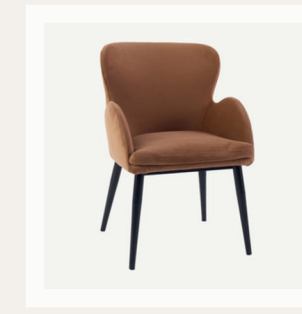

**BAKER CHAIR - BEIGE**  
Length - 50 CM / Width - 50 CM  
Total Height - 90 CM

**ARC CHAIR - BEIGE**  
Length - 50 CM / Width - 45 CM  
Total Height - 80 CM

**ARC CHAIR - WHITE**  
Length - 50 CM / Width - 45 CM  
Total Height - 80 CM

**MADISON CHAIR - GREY**  
Length - 50 CM / Width - 45 CM  
Total Height - 85 CM

**MADISON CHAIR - BLACK**  
Length - 50 CM / Width - 45 CM  
Total Height - 85 CM

**MADISON CHAIR - BROWN**  
Length - 50 CM / Width - 45 CM  
Total Height - 85 CM