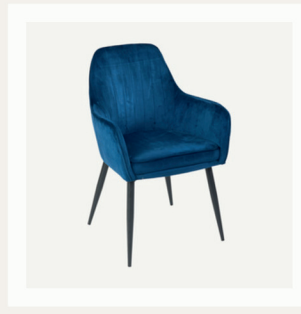

# CHAIRS

**NORDIC CHAIR - BEIGE**  
Length - 50 CM / Width - 45 CM  
Total Height - 75 CM

**IRIS CHAIR - BLACK**  
Length - 54 CM / Width - 44 CM  
Total Height - 83 CM

**IRIS CHAIR - BLUE**  
Length - 54 CM / Width - 44 CM  
Total Height - 83 CM

**IRIS CHAIR - GREY**  
Length - 54 CM / Width - 44 CM  
Total Height - 83 CM

**IRIS CHAIR - BEIGE**  
Length - 54 CM / Width - 44 CM  
Total Height - 83 CM

**IRIS CHAIR - BLUE**  
Length - 54 CM / Width - 44 CM  
Total Height - 83 CM