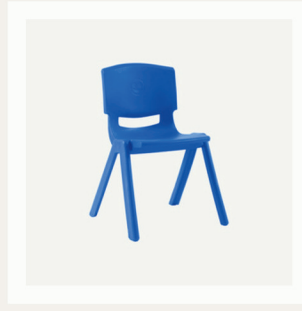

**CROWD CONTROL - GOLD**

Length - 100 CM / Width - 32 CM  
Total Height - 95 CM

KIDS CHAIR - RED

Length - 32 CM / Width - 32 CM  
Total Height - 44 CM

KIDS CHAIR - YELLOW

Length - 32 CM / Width - 32 CM  
Total Height - 44 CM

KIDS CHAIR - BLUE

Length - 32 CM / Width - 32 CM  
Total Height - 44 CM

KIDS CHAIR - GREEN

Length - 32 CM / Width - 32 CM  
Total Height - 44 CM

MISTY KIDS CHAIR - SKY

Length - 36 CM / Width - 39 CM  
Total Height - 67 CM