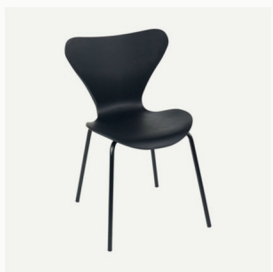

PILSEY CHAIR
Length - 46 CM / Width - 55 CM
Total Height - 78 CM