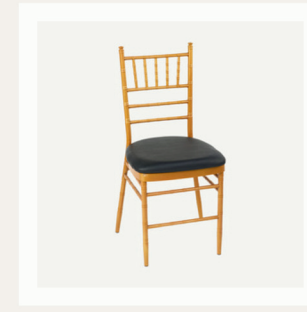

RAINBOW CHAIR - BLACK

Length - 53 CM / Width - 60 CM  
Total Height - 83 CM

RAINBOW CHAIR - WHITE

Length - 53 CM / Width - 60 CM  
Total Height - 83 CM

RAINBOW CHAIR - BLUE

Length - 53 CM / Width - 60 CM  
Total Height - 83 CM

RAINBOW CHAIR - GREEN

Length - 53 CM / Width - 60 CM  
Total Height - 83 CM

RAINBOW CHAIR - YELLOW

Length - 53 CM / Width - 60 CM  
Total Height - 83 CM

RAINBOW CHAIR - RED

Length - 53 CM / Width - 60 CM  
Total Height - 83 CM

CHIAVARI CHAIR - GOLD (W)

Length - 40 CM / Width - 40 CM  
Total Height - 90 CM

CHIAVARI CHAIR - GOLD (B)

Length - 40 CM / Width - 40 CM  
Total Height - 90 CM

CHIAVARI CHAIR - WHITE

Length - 40 CM / Width - 40 CM  
Total Height - 90 CM