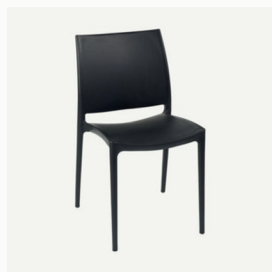

GHOST CHAIR  
Length - 38 CM / Width - 41 CM  
Total Height - 90 CM

BON BON CHAIR - GREY  
Length - 45 CM / Width - 45 CM  
Total Height - 85 CM

BON BON CHAIR - BEIGE  
Length - 45 CM / Width - 45 CM  
Total Height - 85 CM

PILSEY CHAIR  
Length - 46 CM / Width - 55 CM  
Total Height - 78 CM

GEKO CHAIR  
Length - 43 CM / Width - 40 CM  
Total Height - 80 CM

THICKET CHAIR  
Length - 43 CM / Width - 45 CM  
Total Height - 82 CM