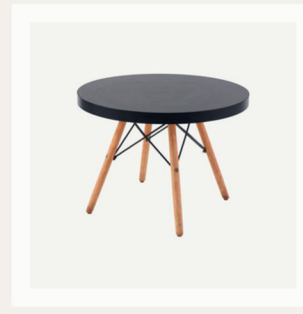

CHIP HIGH COFFEE TABLE

Diameter - 50 CM  
Height - 60 CM

NEST COFFEE TABLE - BLACK

Diameter - 70 CM  
Height - 45 CM

NEST COFFEE TABLE - SILVER

Diameter - 70 CM  
Height - 50 CM

NEST COFFEE TABLE - BROWN

Diameter - 20 CM  
Height - 50 CM

NEST COFFEE TABLE - WHITE

Diameter - 20 CM  
Height - 50 CM

BEATLE COFFEE TABLE - BLACK

Diameter - 45 CM  
Height - 53 CM

BEATLE COFFEE TABLE - WHITE

Diameter - 45 CM  
Height - 53 CM

CAGE COFFEE TABLE SET

Diameter - 40 & 50 & 60 CM  
Height - 45 CM

CAGE COFFEE TABLE

Diameter - 60 CM  
Height - 45 CM

HAIRPIN COFFEE TABLE - BLACK

Diameter - 60 CM  
Height - 45 CM

HAIRPIN COFFEE TABLE - WHITE

Diameter - 60 CM  
Height - 45 CM

TULIP COFFEE TABLE - BLACK

Diameter - 60 CM  
Height - 45 CM

TULIP COFFEE TABLE - WHITE

Diameter - 60 CM  
Height - 45 CM

GREECE COFFEE TABLE

Diameter - 80 CM  
Height - 45 CM

NOVA COFFEE TABLE

Diameter - 60 CM  
Height - 55 CM

TOPAZ SQUARE COFFEE TABLE

Length - 55 CM / Width - 55 CM  
Total Height - 55 CM