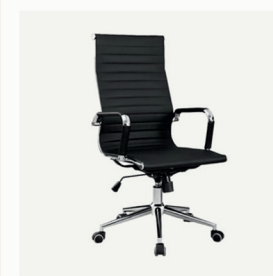

ROMAS CHAIR - BLACK

Length - 50 CM / Width - 50 CM
Total Height - 107 CM