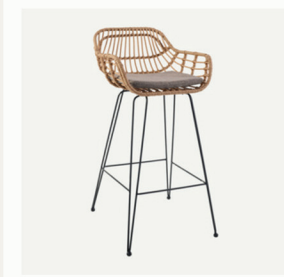

MAKEUP CHAIR  
Length - 56 CM / Width - 50 CM  
Total Height - 110 CM

MAZE BARCHAIR  
Length - 56 CM / Width - 50 CM  
Total Height - 110 CM

WOODY BARCHAIR  
Length - 40 CM / Width - 40 CM  
Total Height - 110 CM

FLAMINGO BARSTOOL - WHITE

Length - 45 CM / Width - 35 CM  
Total Height - 75 CM

FLAMINGO BARSTOOL - BLACK

Length - 45 CM / Width - 35 CM  
Total Height - 75 CM

MANILA BARCHAIR

Length - 55 CM / Width - 50 CM  
Total Height - 106 CM