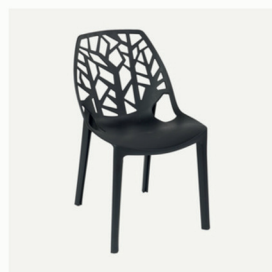

GHOST CHAIR  
Length - 38 CM / Width - 41 CM  
Total Height - 90 CM

BON BON CHAIR - GREY  
Length - 45 CM / Width - 45 CM  
Total Height - 85 CM

BON BON CHAIR - BEIGE  
Length - 45 CM / Width - 45 CM  
Total Height - 85 CM

PILSEY CHAIR  
Length - 46 CM / Width - 55 CM  
Total Height - 78 CM

GEKO CHAIR  
Length - 43 CM / Width - 40 CM  
Total Height - 80 CM

THICKET CHAIR  
Length - 43 CM / Width - 45 CM  
Total Height - 82 CM