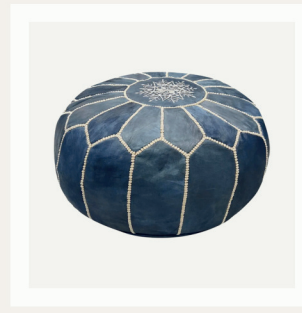

# POUFS & BEAN BAG

BEAN BAG - BLACK  
SIZE- XL

BEAN BAG - WHITE  
SIZE- XL

BEAN BAG - RED  
SIZE- XL

BEAN BAG - YELLOW  
SIZE- XL

BEAN BAG - GREEN  
SIZE- XL

BEAN BAG - BLUE  
SIZE- XL

BEAN BAG - ORANGE  
SIZE- XL

BEAN BAG - PINK  
SIZE- XL

BEAN BAG - GOLD  
SIZE- XL

BEAN BAG - MAJLIS  
SIZE- XL

MORROCAN POUF - BLACK  
Diameter - 50 CM  
Height - 35 CM

MORROCAN POUF - DARK  
BROWN  
Diameter - 50 CM  
Height - 35 CM

MORROCAN POUF - TAN  
Diameter - 50 CM  
Height - 35 CM

MORROCAN POUF - BLUE  
Diameter - 50 CM  
Height - 35 CM

MORROCAN POUF - YELLOW  
Diameter - 50 CM  
Height - 35 CM

MORROCAN POUF - TEAL  
Diameter - 50 CM  
Height - 35 CM