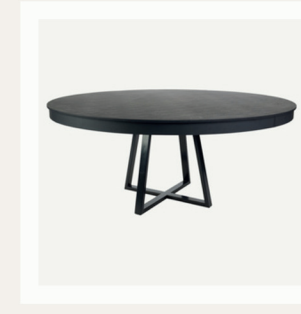

MAJESTIC RECT TABLE  
- GOLD

Length - 240 CM / Width - 120 CM  
Total Height - 75 CM

HALF MOON TABLE - BLACK

Diameter - 235 CM  
Total Height - 75 CM

HALF MOON TABLE - WHITE

Diameter - 235 CM  
Total Height - 75 CM

HALF MOON TABLE - GLASS

Diameter - 235 CM  
Total Height - 75 CM

CIRCA ROUND TABLE - BLACK

Diameter - 180 CM  
Total Height - 75 CM

CIRCA ROUND TABLE - GLASS

Diameter - 180 CM  
Total Height - 75 CM

CIRCA ROUND TABLE - BROWN