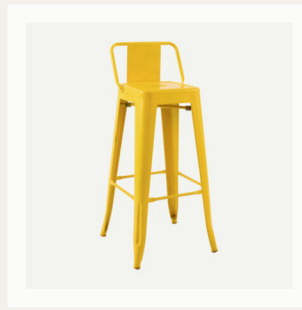

TEREX BARCHAIR - YELLOW
Length - 44 CM / Width - 43 CM
Total Height - 85 CM