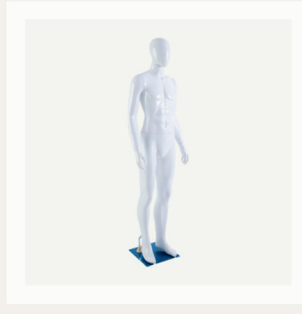

ULFA ROUND OTTOMAN  
Diameter - 40 CM  
Total Height - 45 CM

**ARTIFICIAL AREEKA PLANT**

Diameter - 40 CM  
Total Height - 180 CM

**ARTIFICIAL BANANA PLANT**

Diameter - 40 CM  
Total Height - 150 CM

**MALE MANNEQUIN**