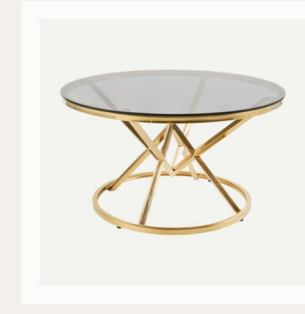

# TABLES

TRIDENT COFFEE TABLE - GOLD

Diameter - 80 & 60 CM  
Height - 45 CM

CHIP COFFEE TABLE - BLACK

Diameter - 80 & 60 CM  
Height - 45 CM

CHIP COFFEE TABLE - WHITE

Diameter - 80 & 60 CM  
Height - 45 CM

CHIP COFFEE TABLE - GOLD

Diameter - 80 & 60 CM  
Height - 45 CM

TOPAZ ROUND COFFEE TABLE

Diameter - 80 CM  
Height - 45 CM

ARRAY WIRE COFFEE TABLE

Diameter - 70 CM  
Height - 65 CM

ECLIPSE COFFEE TABLE

Diameter - 60 CM  
Height - 55 CM

AVALON COFFEE TABLE

Diameter - 70 CM  
Height - 55 CM

WIRELINE LOW COFFEE TABLE

Diameter - 75 CM  
Height - 40 CM

WIRELINE LOW COFFEE TABLE

Diameter - 75 CM  
Height - 40 CM

WIRELINE HIGH COFFEE TABLE

Diameter - 60 CM  
Height - 50 CM