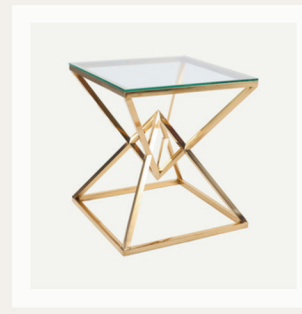

NEST COFFEE TABLE - WHITE

Diameter - 20 CM  
Height - 50 CM

BEATLE COFFEE TABLE - BLACK

Diameter - 45 CM  
Height - 53 CM

BEATLE COFFEE TABLE - WHITE

Diameter - 45 CM  
Height - 53 CM

CAGE COFFEE TABLE SET

Diameter - 40 & 50 & 60 CM  
Height - 45 CM

CAGE COFFEE TABLE

Diameter - 60 CM  
Height - 45 CM

HAIRPIN COFFEE TABLE - BLACK

Diameter - 60 CM  
Height - 45 CM

HAIRPIN COFFEE TABLE - WHITE

Diameter - 60 CM  
Height - 45 CM

TULIP COFFEE TABLE - BLACK

Diameter - 60 CM  
Height - 45 CM

TULIP COFFEE TABLE - WHITE

Diameter - 60 CM  
Height - 45 CM

GREECE COFFEE TABLE

Diameter - 80 CM  
Height - 45 CM

NOVA COFFEE TABLE

Diameter - 60 CM  
Height - 55 CM

TOPAZ SQUARE COFFEE TABLE

Length - 55 CM / Width - 55 CM  
Total Height - 55 CM

TOPAZ RECT COFFEE TABLE - CLEAR

Length - 120 CM / Width - 60 CM  
Total Height - 45 CM

TOPAZ RECT COFFEE TABLE - BLACK

Length - 120 CM / Width - 60 CM  
Total Height - 45 CM

MADISON RECT COFFEE TABLE - CLEAR